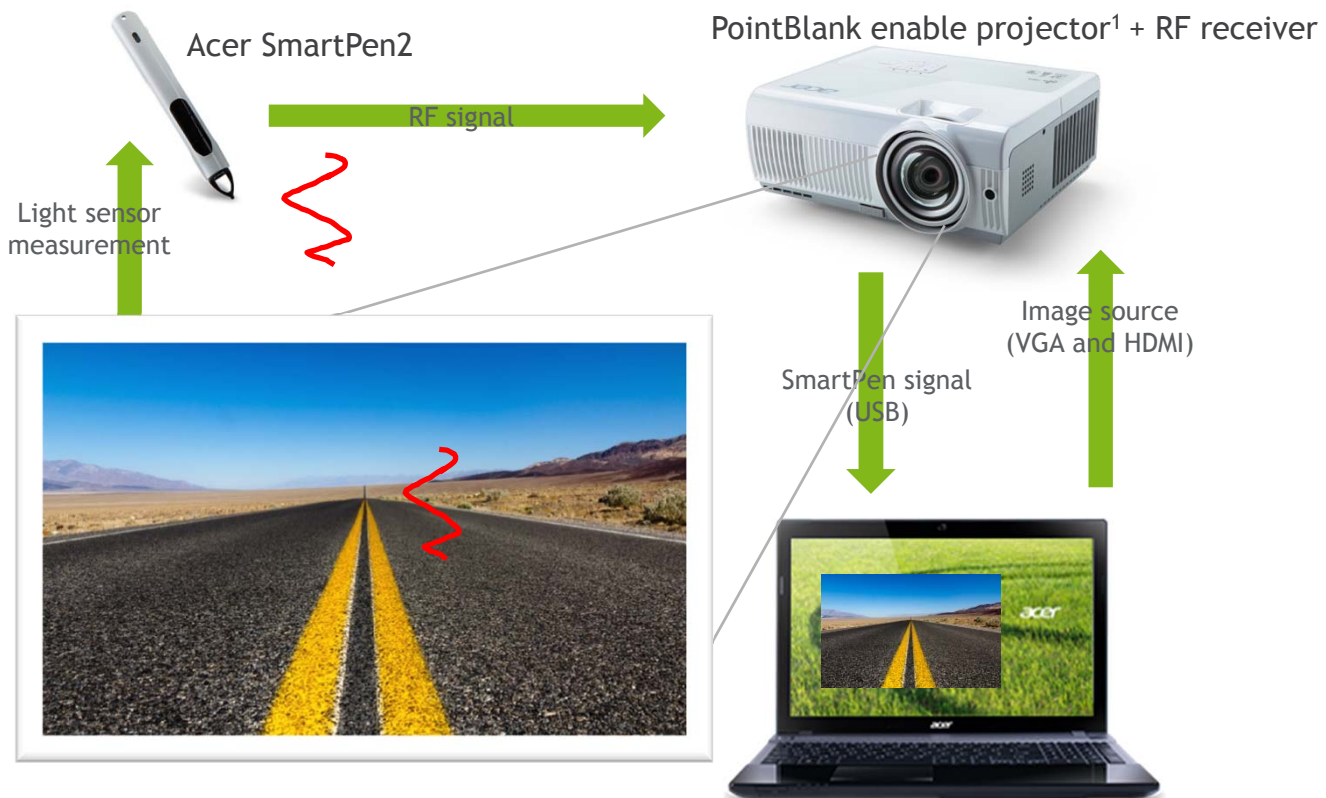

PointBlank System & Acer SmartPen2

¹ U5313W, S1213Hne