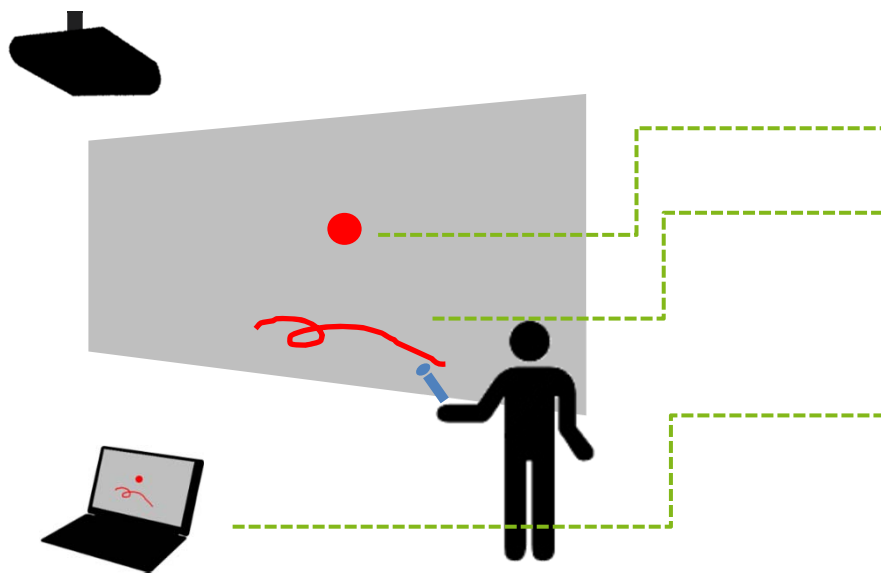

**Interactive Digital Whiteboard**

RF/EM  
VGA  
data, USB

**Digital Whiteboard Frame**

- Standalone frame with input/output like a second device.
- Whiteboard needs space

**EM stylus**

- Signal response depends on technical performance
- Poor accuracy

# Acer SmartPen2 Benefits

	Acer SmartPen2	Digital Whiteboard
Distant pointing	O	X
On screen free-writing	O	O
Accuracy	O	Δ
Physical feedback	O	O
Annotation write-back	O	O
Cost	\$	\$\$\$
Standalone Frame	X	O
Projection Size	70"~100"	77/87" Fixed