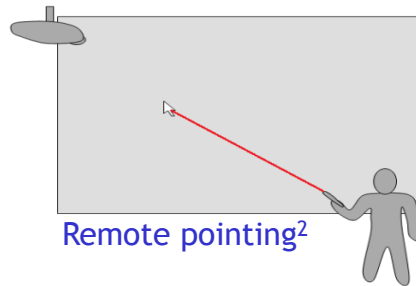

Remote pointing²